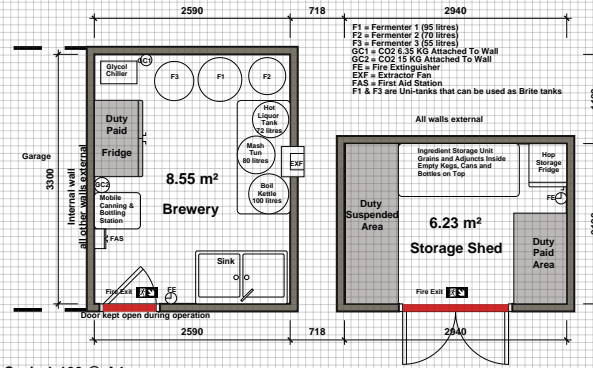

Ash Vale Brewing Company Ltd
37 Ashurst Road, Ash Vale, Aldershot, GU12 5AF

Scale 1:100 @ A4