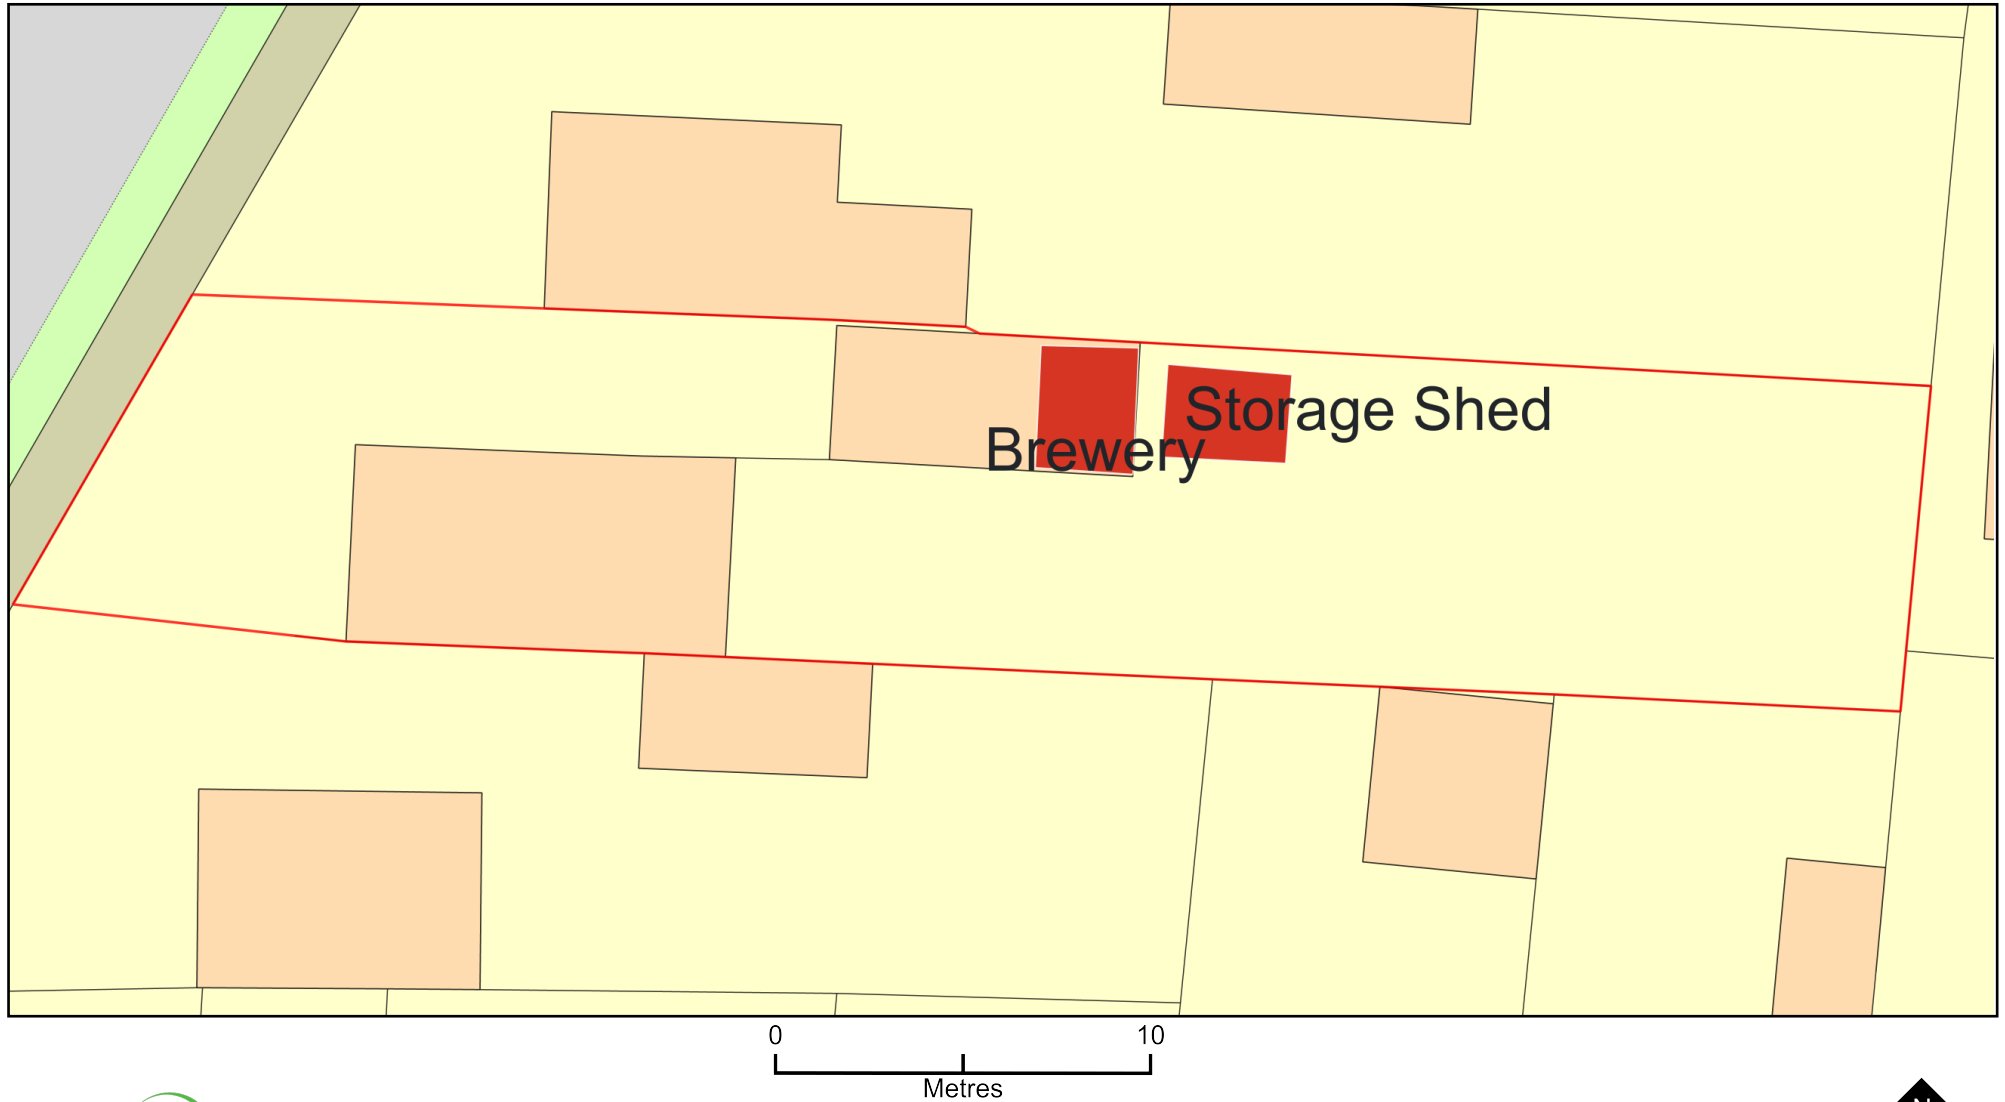

Brewery Site Plan

Plan Produced for: Brian Glover

Date Produced: 13 Mar 2026

Plan Reference Number: TQRQM26072113236812

Scale: 1:200 @ A4

© Crown copyright and database rights 2025 OS 100042766