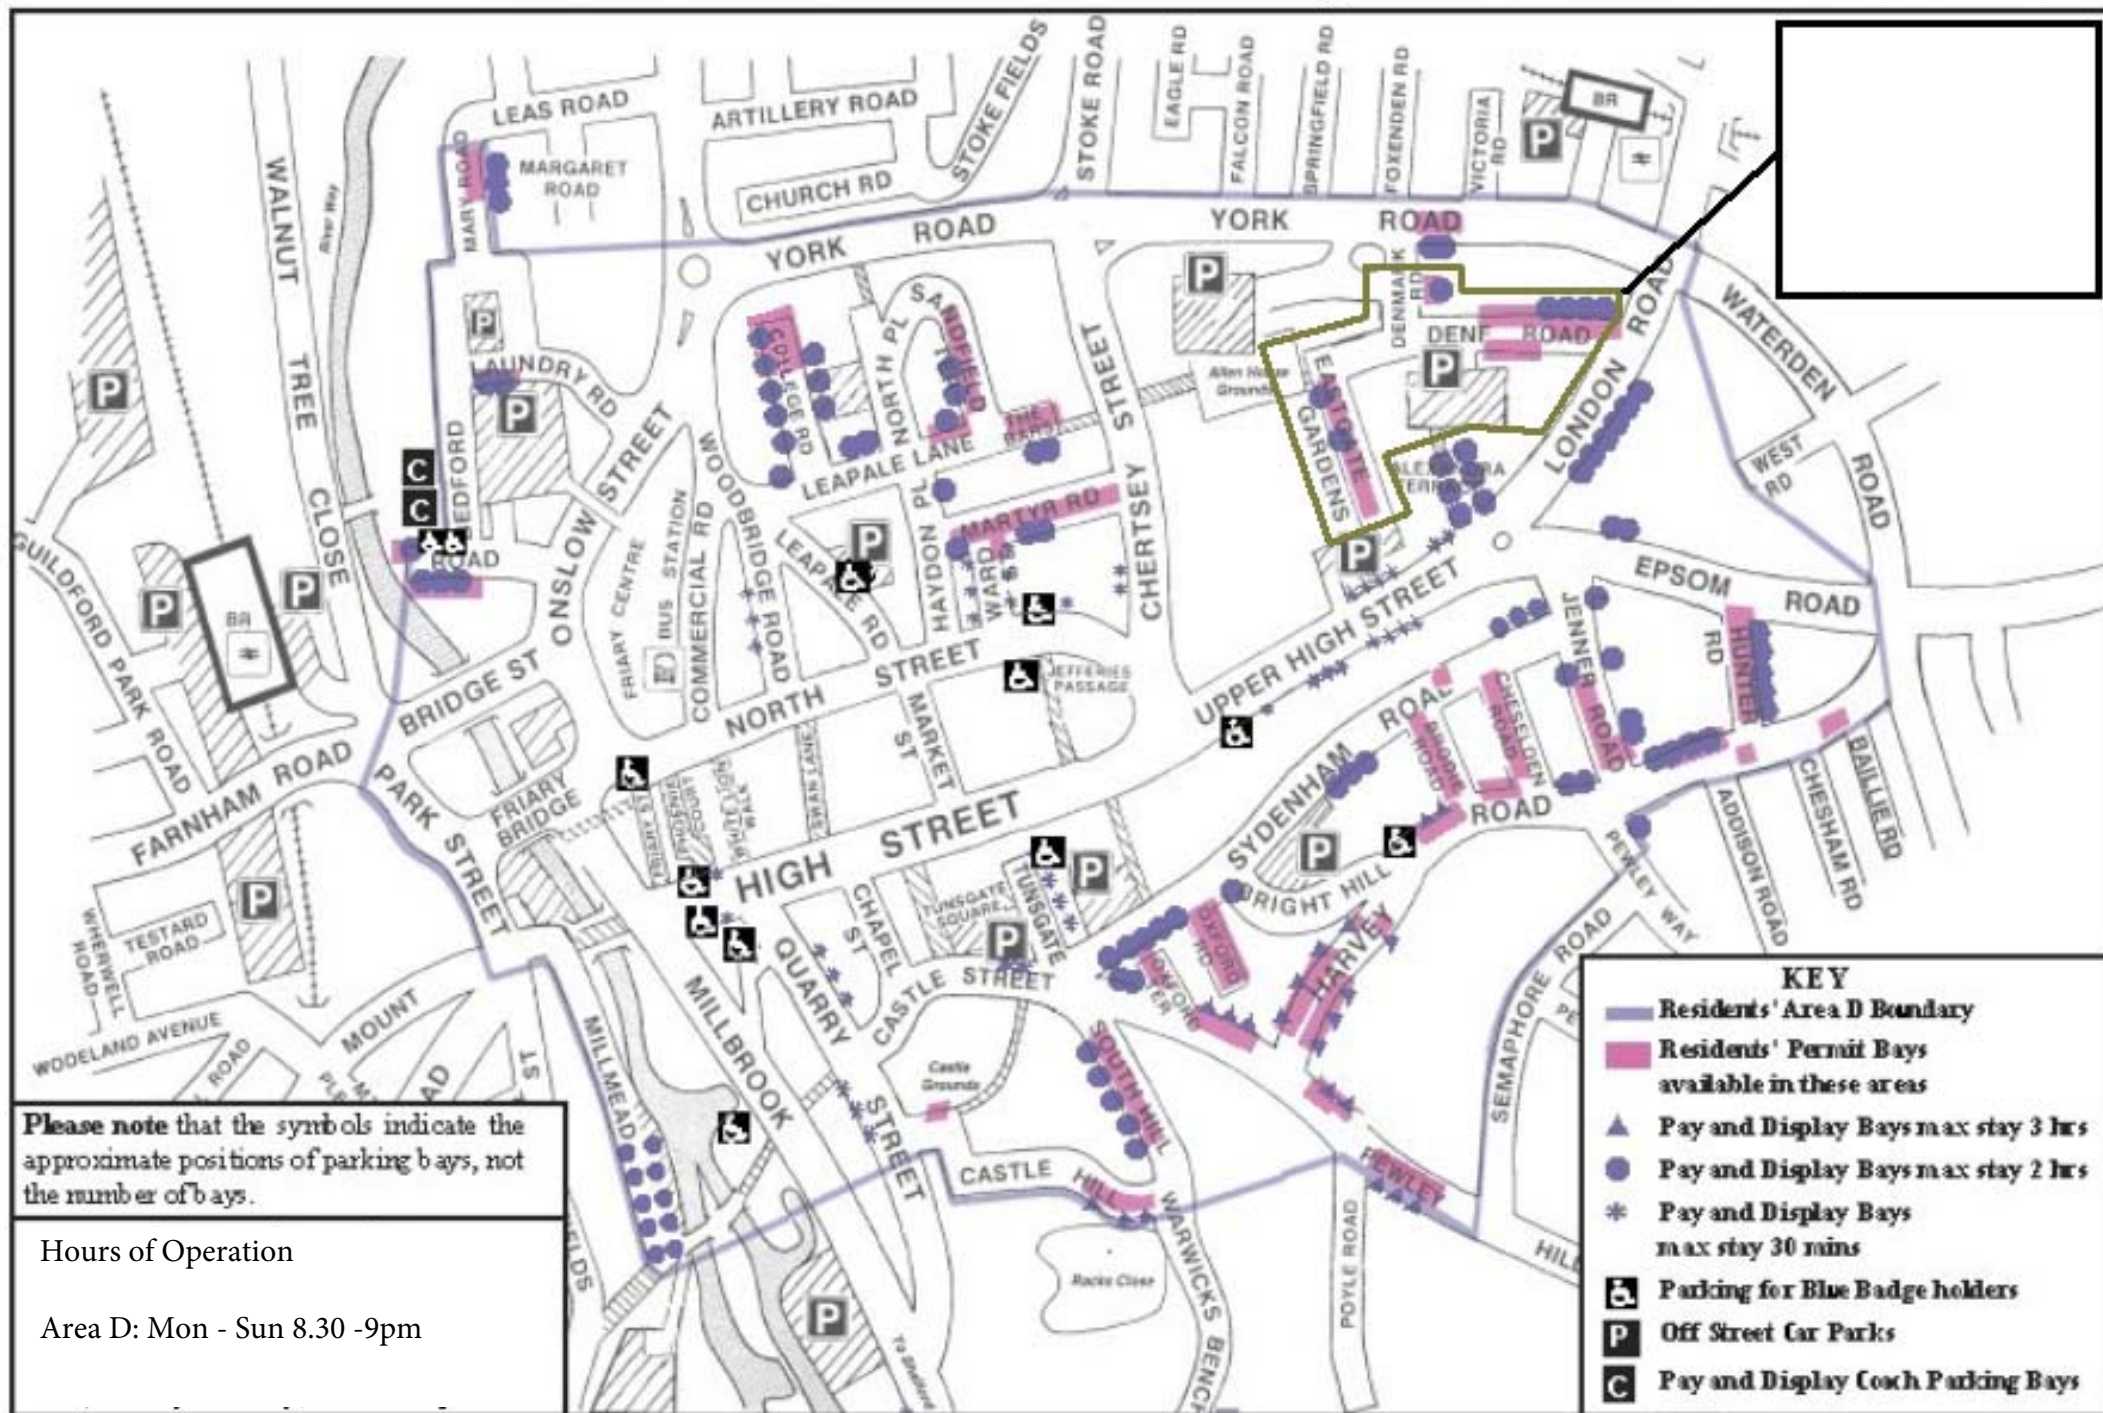

Guildford On-street Controlled Parking Zone - Area D

Please note that the symbols indicate the approximate positions of parking bays, not the number of bays.

Hours of Operation

Area D: Mon - Sun 8.30 -9pm

KEY

-  Residents' Area D Boundary
-  Residents' Permit Bays available in these areas
-  Pay and Display Bays max stay 3 hrs
-  Pay and Display Bays max stay 2 hrs
-  Pay and Display Bays max stay 30 mins
-  Parking for Blue Badge holders
-  Off Street Car Parks
-  Pay and Display Coach Parking Bays