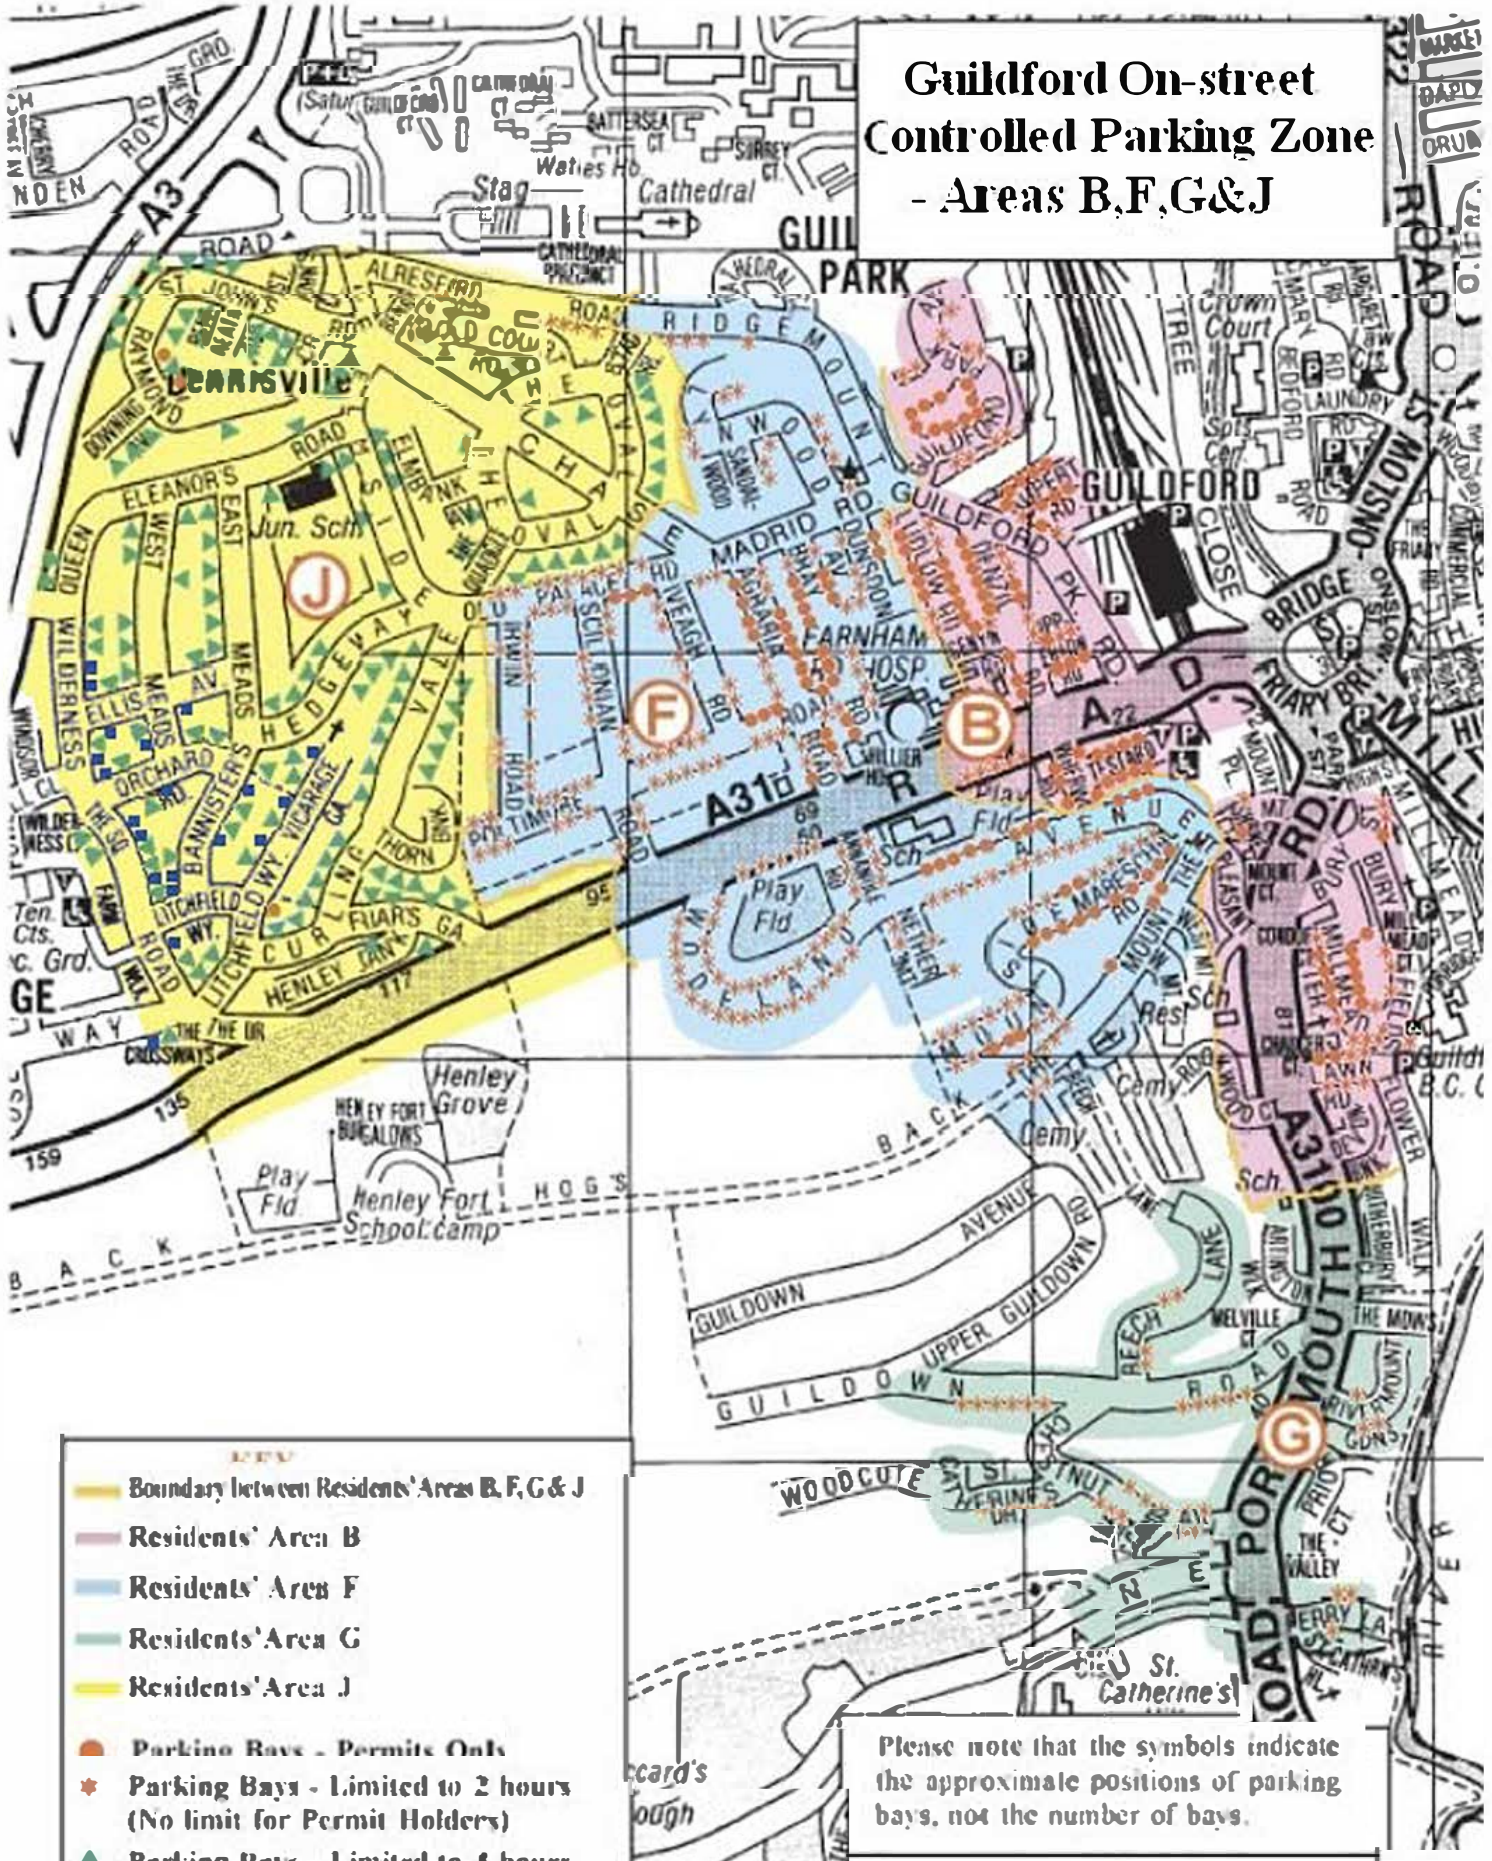

# Guildford On-street Controlled Parking Zone - Areas B, F, G & J

- Boundary between Residents' Areas B, F, G & J
- Residents' Area B
- Residents' Area F
- Residents' Area G
- Residents' Area J
- Parking Bays - Permits Only
- Parking Bays - Limited to 2 hours (No limit for Permit Holders)
- Parking Bays - Limited to 4 hours (No limit for Permit Holders)
- Parking Bays - No limit

Please note that the symbols indicate the approximate positions of parking bays, not the number of bays.

**Hours of operation**  
 Area B: Mon-Sun 8.30 - 9pm  
 Area F, G & J: Mon - Sat 8.30 - 6pm

Reproduced by permission of Geographers' A-Z Map Co. Ltd. "Based upon the Ordnance Survey mapping with the permission of the Controller of Her Majesty's Stationary Office © Crown Copyright. Unauthorised reproduction infringes Crown Copyright and may lead to prosecution or civil proceedings" Guildford Borough Council LA 07811598/01